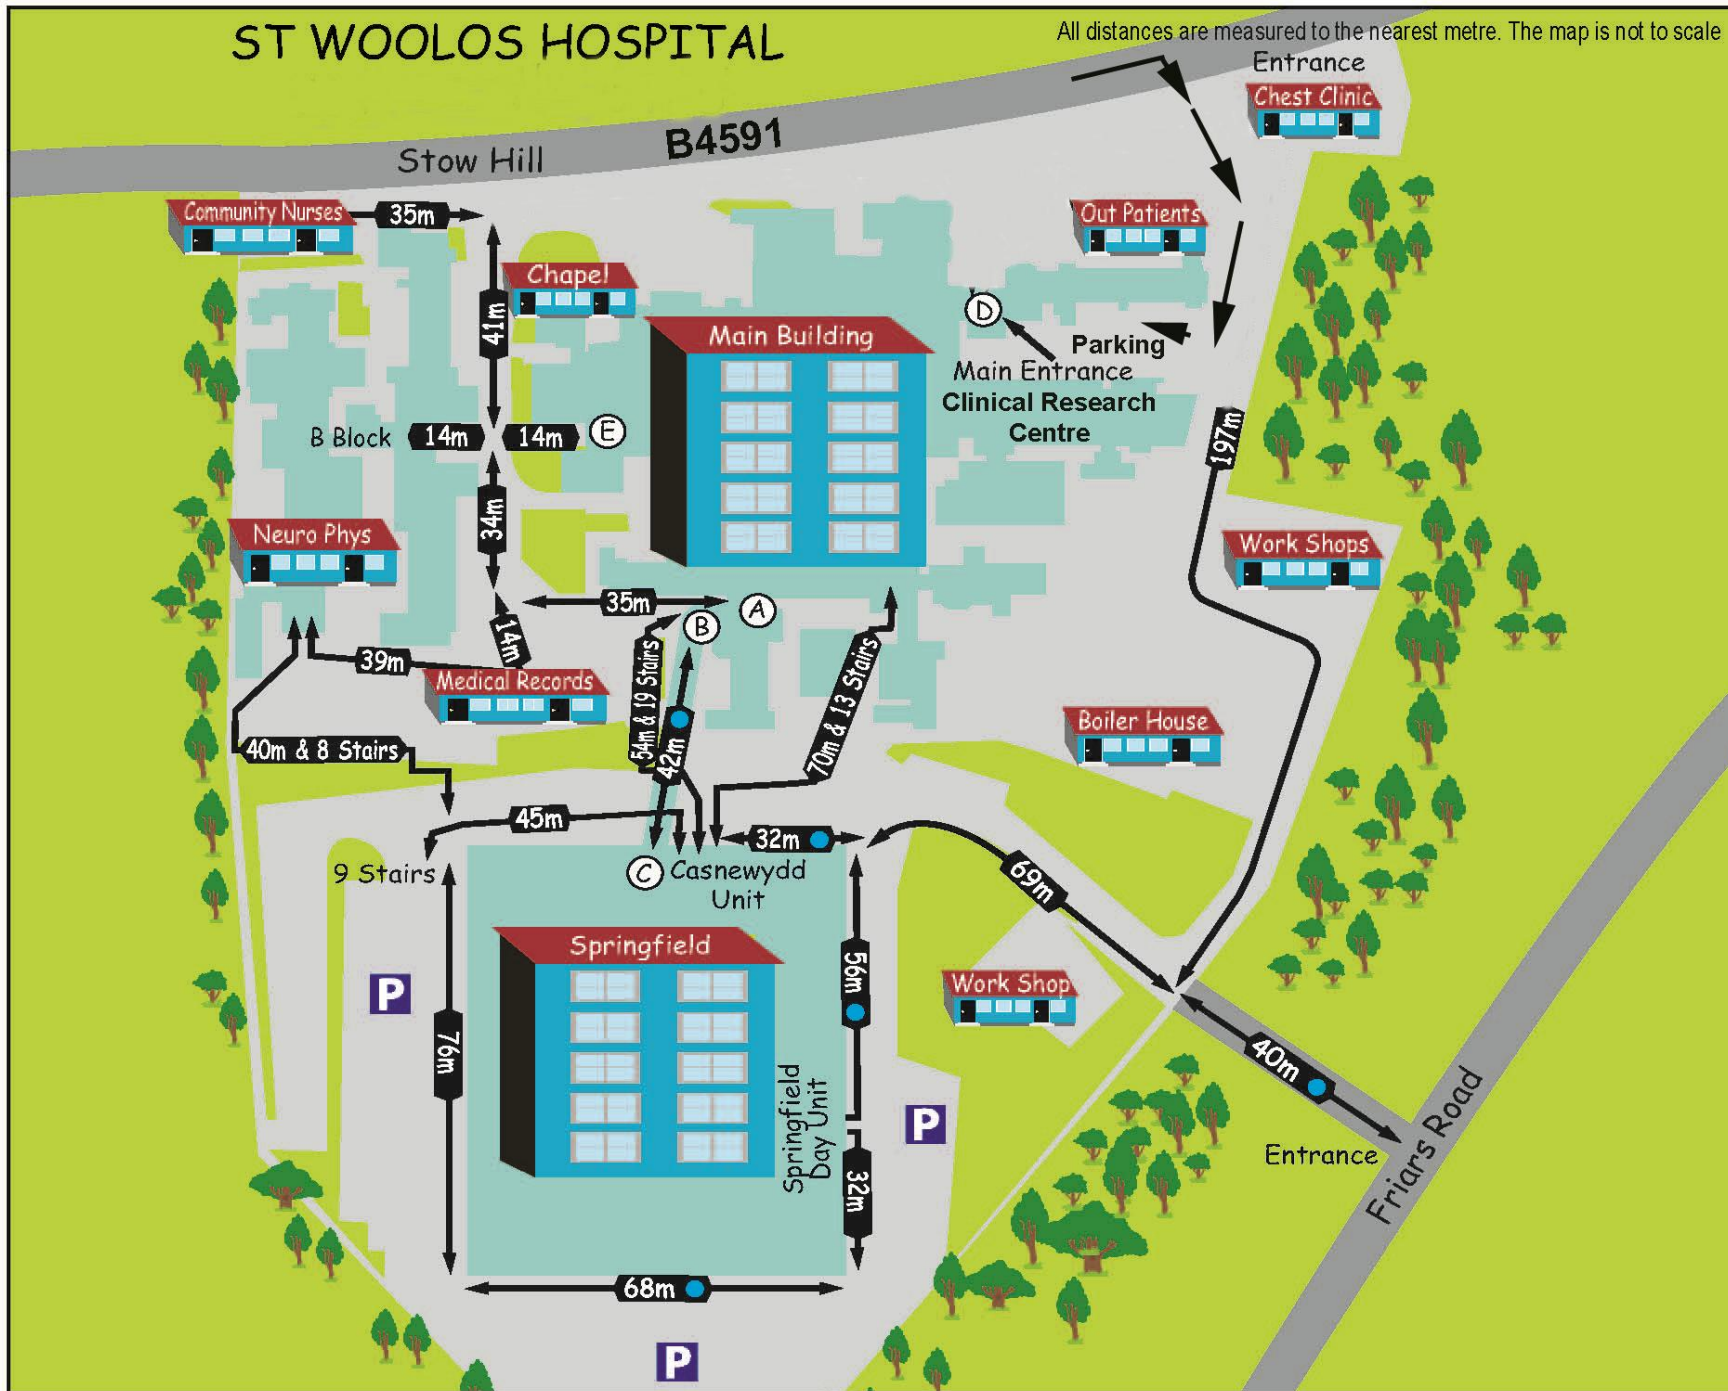

ST WOOLOS HOSPITAL

All distances are measured to the nearest metre. The map is not to scale

KEY

All distances are measured to the nearest metre. The map is not to scale

Internal Walk From Casnewydd Entrance - Springfield Day Unit 84m

- 1 At Casnewydd entrance turn right past the lifts
- 2 Walk down the corridor
- 3 Turn left at "Springfield Day Hospital" sign
- 4 Turn right towards "Reception/Way Out"
- 5 Turn left

Please turn over for some interesting facts