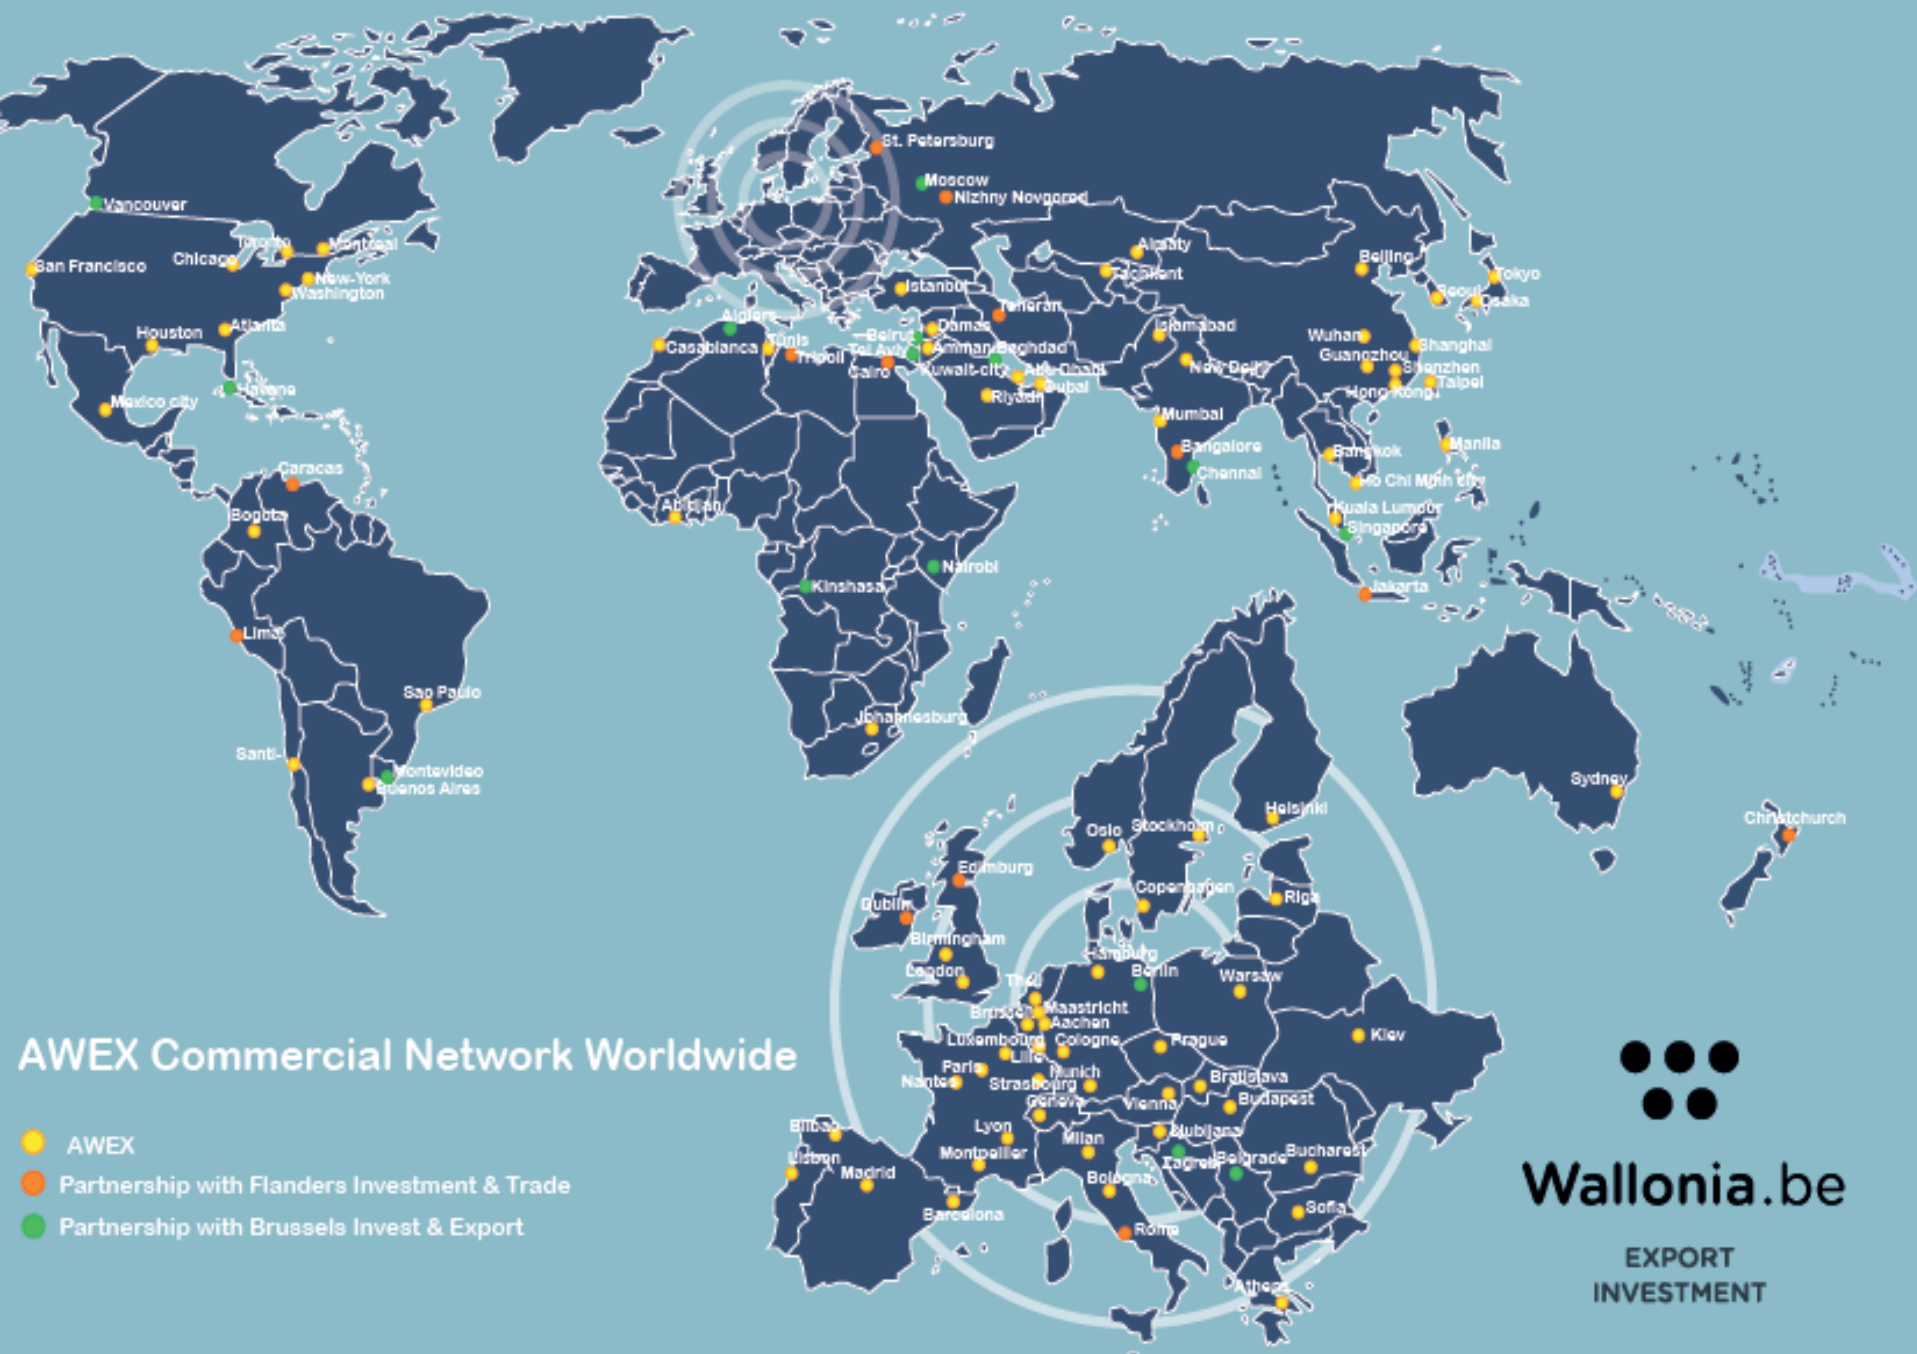

Wallonia.be

EXPORT
INVESTMENT

1. AWEX is DIT counterpart

Belgium

 Wallon Region

United Kingdom

Feel inspired

AWEX Commercial Network Worldwide

Feel inspired

Wallonia.be

The Cluster

Created in July 2006, BioWin is the health cluster of Wallonia (Belgium). We federate all Walloon actors involved in the research, development and production of innovative products and services

Belgium: One of highest density of Advanced Therapy Companies in the world

Belgium: A world leading cell therapy cluster

Our members, a diversified ecosystem

BioWin gathers more than 90% of the health biotech and medtech players in Wallonia