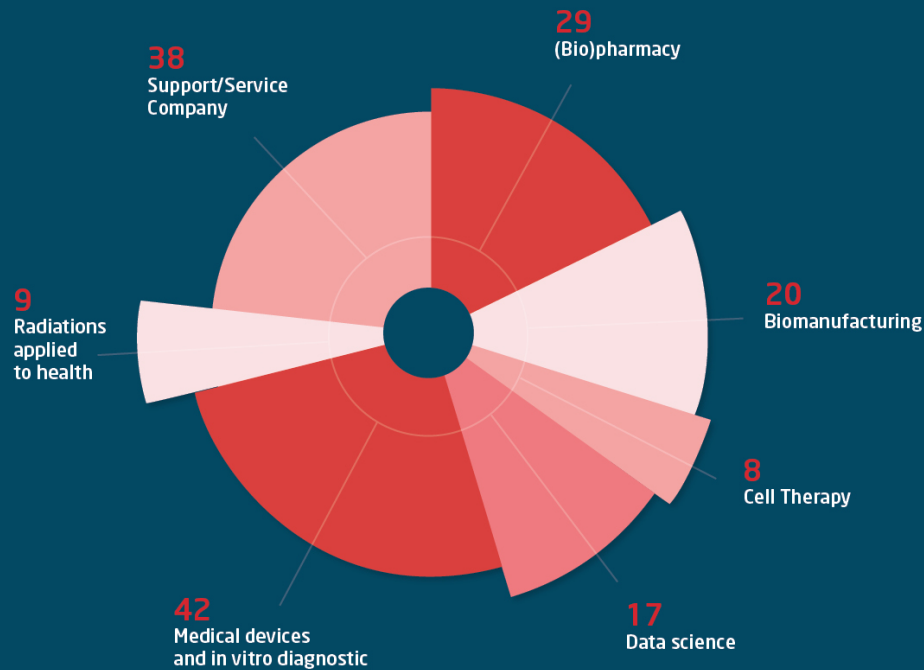

Belgium: One of highest density of Advanced Therapy Companies in the world

Belgium: A world leading cell therapy cluster

Our members, a diversified ecosystem

BioWin gathers more than 90% of the health biotech and medtech players in Wallonia

5
Private
research
centers

11.000
Researchers

20.000
Hospitals beds
(EU leader in clinical
trials phase I)

Our industrial Walloon members expertise

The spread of the 163 BioWin Walloon members by strategic domain and services companies